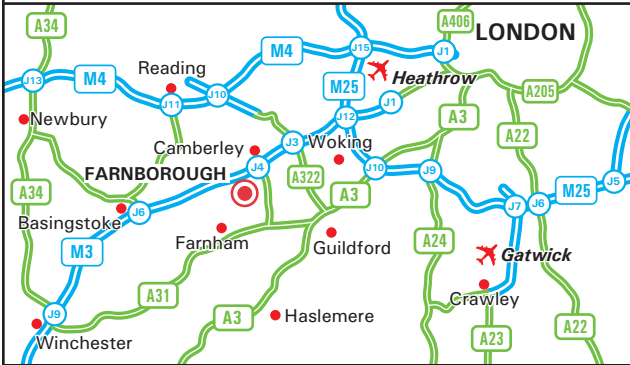

**ASTRIUM**  
AN EADS COMPANY

**Astrium  
Europa House  
The Crescent  
Southwood, Farnborough  
Hampshire GU14 0NL**

**From M3 (London bound)** 🚗

- Leave the M3 at junction 4a, (signposted Farnborough (W) A327 and Fleet (A3013)).
- At the roundabout at the end of the slip road take the first exit onto the A327.
- Continue over the motorway and ahead at the next roundabout.
- At the next roundabout take the first exit and at the next roundabout turn left.
- Continue ahead at the next roundabout.
- Take the fourth turning into Apollo Rise (not the third turning also signposted Apollo Rise), The Crescent.
- Continue to the left hand bend and turn right into The Crescent.
- We are situated 100 yards down on the right hand side.

**From M3 (Southampton bound)** 🚗

- Leave the M3 at junction 4a, (signposted Farnborough (W) A327 and Fleet (A3013)).
- At the roundabout at the end of the slip road take the second exit onto the A327.
- At the next roundabout take the first exit and at the next roundabout turn left.
- Continue ahead at the next roundabout.
- Take the fourth turning into Apollo Rise (not the third turning also signposted Apollo Rise), The Crescent.
- Continue to the left hand bend and turn right into The Crescent.
- We are situated 100 yards down on the right hand side.

**By Train** 🚆

- Farnborough Main is the nearest mainline railway station.
- Taxis are available from outside the station.
- For further information on train times and fares, please call the National Railway Enquiry Line 08457 48 49 50, or visit [www.nationalrail.co.uk](http://www.nationalrail.co.uk)